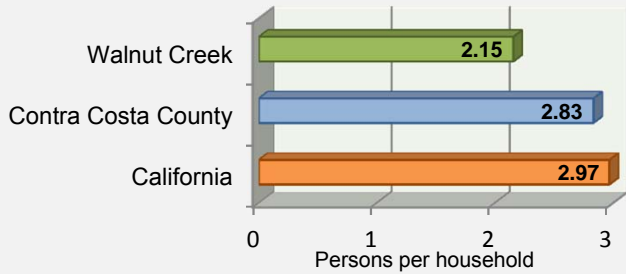

Walnut Creek

Contra Costa County

California

Average Household Size

Source: 2014 American Community Survey (US Census)

College Graduates

Source: 2014 American Community Survey (US Census)

Median Household Income

Source: 2014 American Community Survey (US Census)

Average Commute Time

Source: 2014 American Community Survey (US Census)

Employment

Source: 2014 Longitudinal Employer-Household Dynamics (US Census) for primary jobs