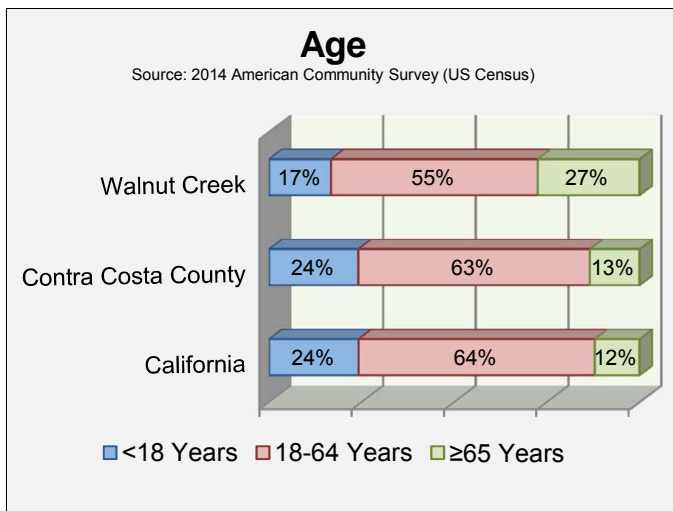

City of Walnut Creek Demographics & Data 2016

	Walnut Creek	Contra Costa County	California
2016 Population	70,018	1,123,429	39,255,883

Source: California Department of Finance

Ethnicity

Source: 2014 American Community Survey (US Census)

Walnut Creek

Contra Costa County

California

Average Household Size

Source: 2014 American Community Survey (US Census)

College Graduates

Source: 2014 American Community Survey (US Census)

Median Household Income