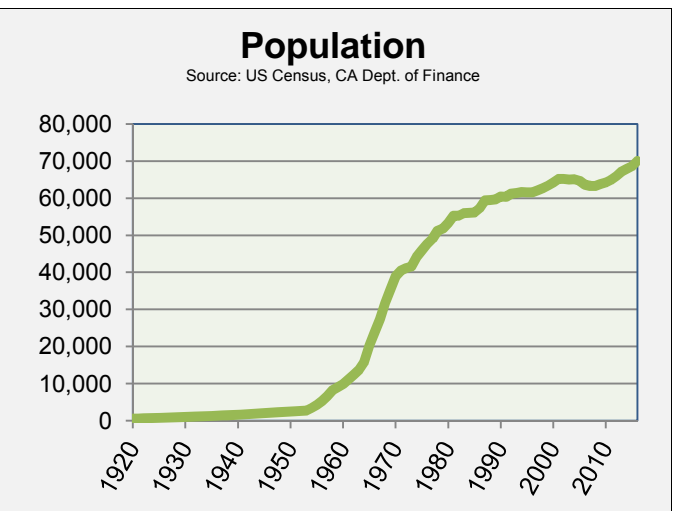

City of Walnut Creek Demographics & Data 2016

	Walnut Creek	Contra Costa County	California
2016 Population	70,018	1,123,429	39,255,883

Source: California Department of Finance

Ethnicity

Source: 2014 American Community Survey (US Census)