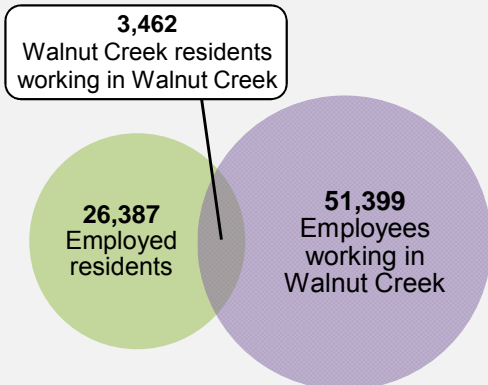

Walnut Creek

Contra Costa County

California

Average Household Size

Source: 2014 American Community Survey (US Census)

College Graduates

Source: 2014 American Community Survey (US Census)

Median Household Income

Source: 2014 American Community Survey (US Census)

Average Commute Time

Source: 2014 American Community Survey (US Census)

Employment

Source: 2014 Longitudinal Employer-Household Dynamics (US Census) for primary jobs

Top 10 Cities:

Where residents work

San Francisco (16%)
 Walnut Creek (13%)
 Oakland (8%)
 Concord (6%)
 San Ramon (4%)
 Berkeley (3%)
 Pleasanton (3%)
 Martinez (2%)
 Pleasant Hill (2%)
 San Jose (2%)

Where employees live