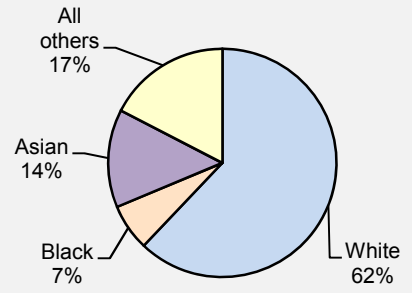

City of Walnut Creek Demographics & Data 2016

	Walnut Creek	Contra Costa County	California
2016 Population	70,018	1,123,429	39,255,883

Source: California Department of Finance

Ethnicity

Source: 2014 American Community Survey (US Census)

Walnut Creek

Contra Costa County

California

Average Household Size

Source: 2014 American Community Survey (US Census)

College Graduates

Source: 2014 American Community Survey (US Census)

Median Household Income