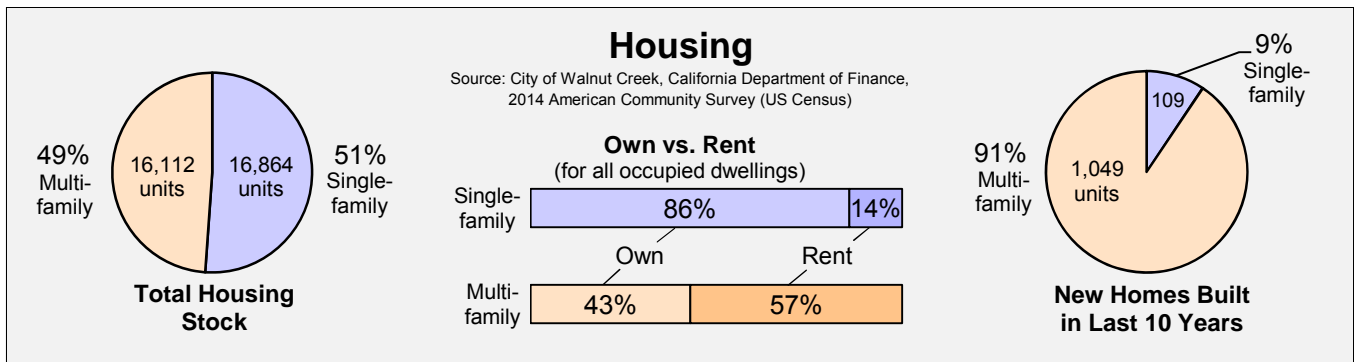

City of Walnut Creek Demographics & Data 2016

	Walnut Creek	Contra Costa County	California
2016 Population	70,018	1,123,429	39,255,883

Source: California Department of Finance

Ethnicity

Source: 2014 American Community Survey (US Census)

Walnut Creek

Contra Costa County

California

Average Household Size

Source: 2014 American Community Survey (US Census)

College Graduates

Source: 2014 American Community Survey (US Census)

Median Household Income