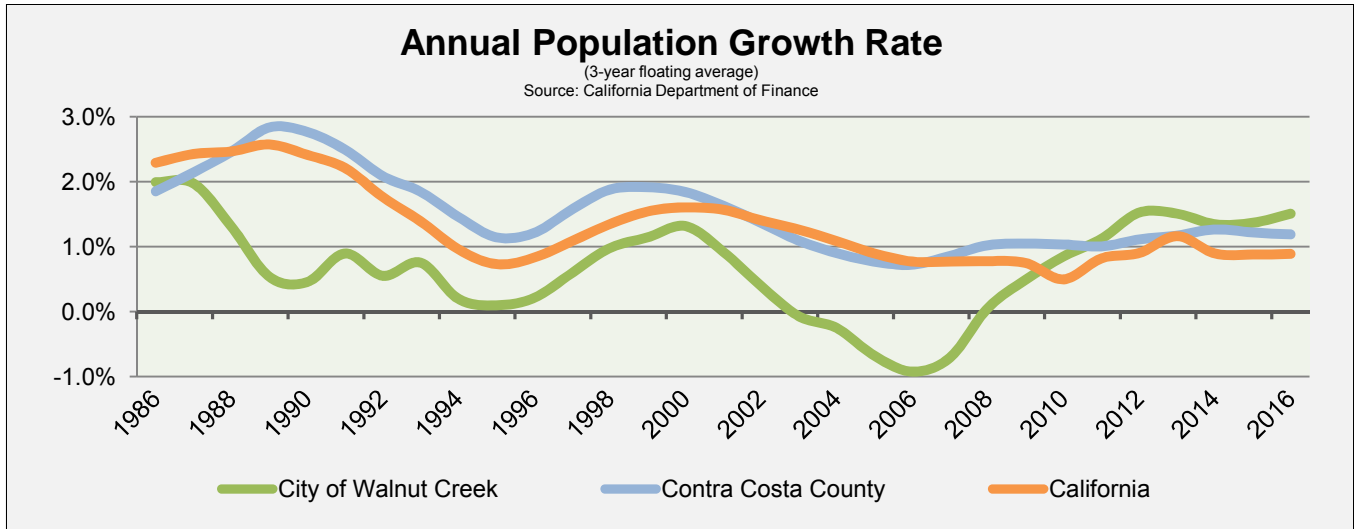

City of Walnut Creek Demographics & Data 2016

	Walnut Creek	Contra Costa County	California
2016 Population	70,018	1,123,429	39,255,883

Source: California Department of Finance

Ethnicity

Source: 2014 American Community Survey (US Census)