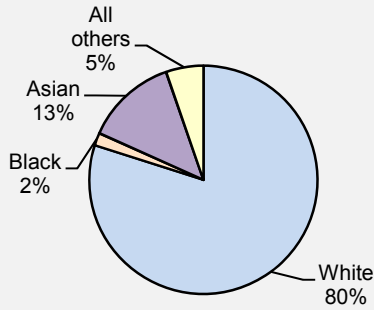

City of Walnut Creek Demographics & Data 2016

	Walnut Creek	Contra Costa County	California
2016 Population	70,018	1,123,429	39,255,883

Source: California Department of Finance

Ethnicity

Source: 2014 American Community Survey (US Census)

Walnut Creek

Contra Costa County

California

Average Household Size

Source: 2014 American Community Survey (US Census)

College Graduates

Source: 2014 American Community Survey (US Census)

Median Household Income