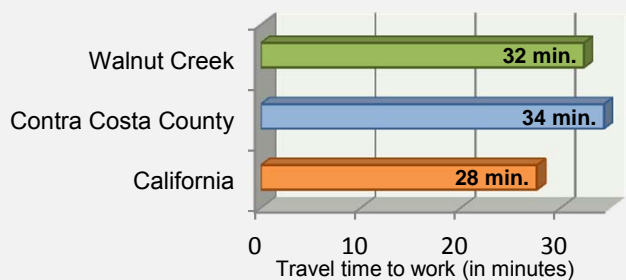

Walnut Creek

Contra Costa County

California

Average Household Size

Source: 2014 American Community Survey (US Census)

College Graduates

Source: 2014 American Community Survey (US Census)

Median Household Income

Source: 2014 American Community Survey (US Census)

Average Commute Time

Source: 2014 American Community Survey (US Census)

Employment

Source: 2014 Longitudinal Employer-Household Dynamics (US Census) for primary jobs