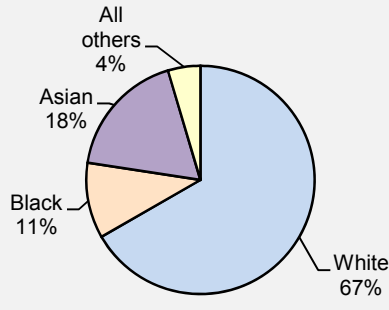

City of Walnut Creek Demographics & Data 2016

	Walnut Creek	Contra Costa County	California
2016 Population	70,018	1,123,429	39,255,883

Source: California Department of Finance

Ethnicity

Source: 2014 American Community Survey (US Census)

Walnut Creek

Contra Costa County

California

Average Household Size

Source: 2014 American Community Survey (US Census)

College Graduates

Source: 2014 American Community Survey (US Census)

Median Household Income